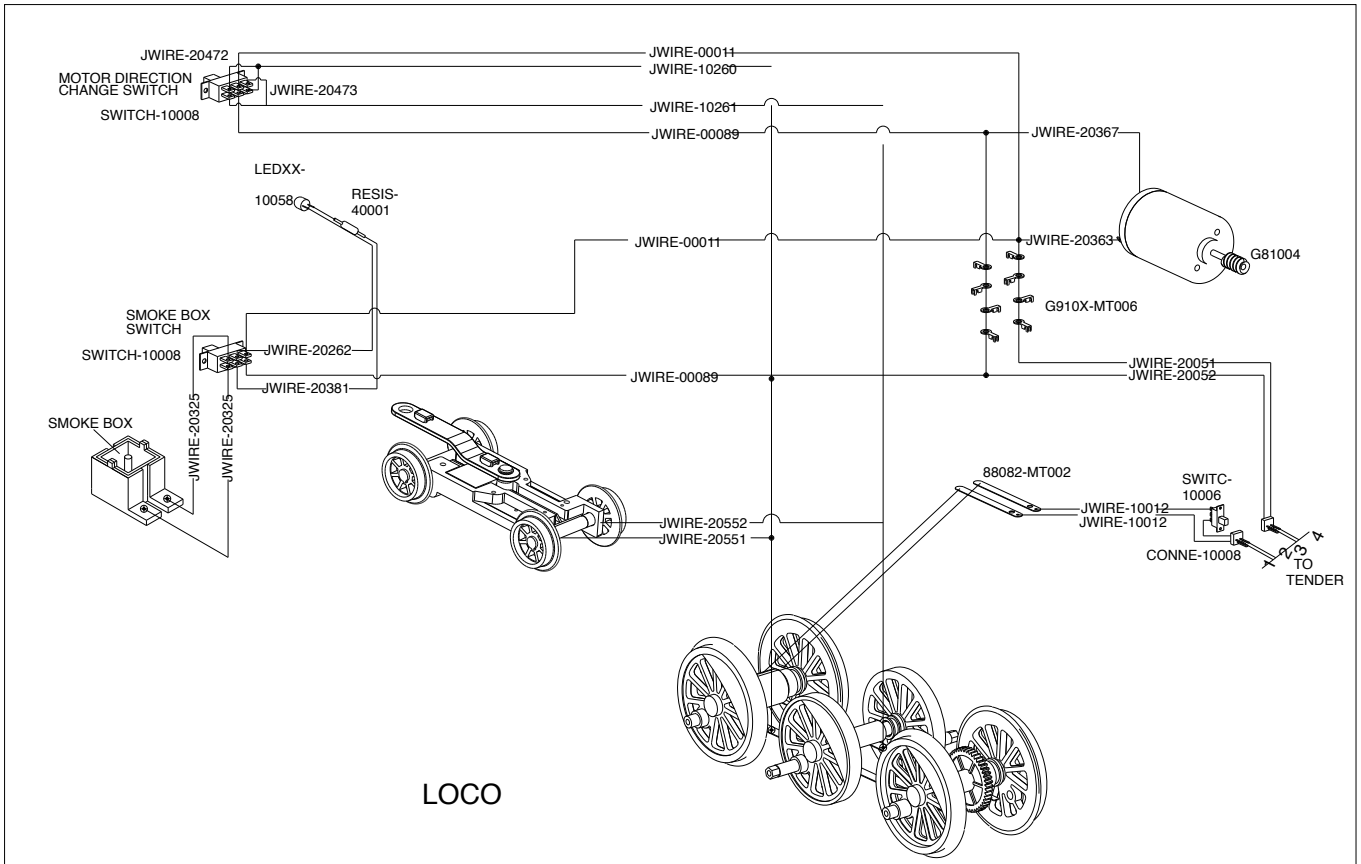

# DC Wiring Connections

Large Scale Anniversary Edition

4-6-0 Steam Locomotive

**BACHMANN INDUSTRIES, INC.**  
 1400 East Erie Avenue  
 Philadelphia, Pennsylvania 19124 USA  
 800-356-3910  
[www.bachmanntrains.com](http://www.bachmanntrains.com)  
 Printed in China